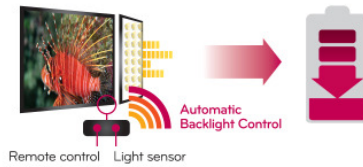

AmTRAN Video Corporation

High impact, High visibility digital signage displays SD420WUN / SD470WUN

Professional grade LCD

24/7 enable display on both landscape and portrait picture mode without blackening defect

Low power consumption

Save cost and energy by automatic backlight control system and low powered circuit design

Smart Installation

Easy handling with user handles, mount holes and power outlet for digital media players

IPS, the best Picture Quality

IPS: In Plane Switching

Vivid & clear picture is played on any viewing points, neither color shift nor color wash shows

Easy remote management

Adequate to control and adjust displays through remote controlling system (RS232C and HDMI-CEC)