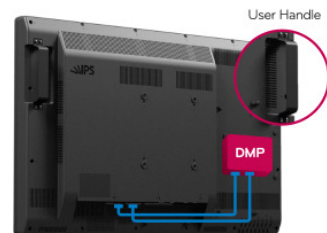

Smart Installation

Easy handling with user handles, mount holes and power outlet for digital media players