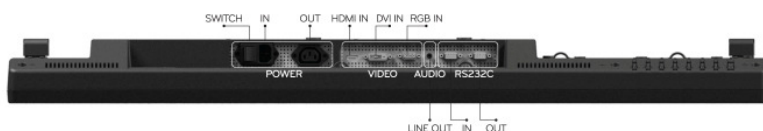

Connectivity

Contact info

AmTRAN Video Corporation
1(855) 868 1927
Sales@amtranvideo.com