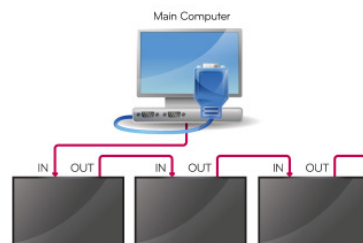

Low power consumption

Save cost and energy by automatic backlight control system and low powered circuit design

Smart Installation

Easy handling with user handles, mount holes and power outlet for digital media players

IPS, the best Picture Quality

IPS: In Plane Switching

Vivid & clear picture is played on any viewing points, neither color shift nor color wash shows

Easy remote management

Adequate to control and adjust displays through remote controlling system (RS232C and HDMI-CEC)

Rich Color, Full HD

Provide unblemished Full-HD pictures and copy protection by HDMI and HDCP

COLUMBUS

SD420WUN / SD470WUN

Features

Panel Size: 42", 47" Video: HDMI, DVI, RGB
 Panel technology: Super- IPS Audio: Ø3.5 Line out
 Resolution: 1920 X 1080(16:9) Remote: IR, RS232C, HDMI CEC