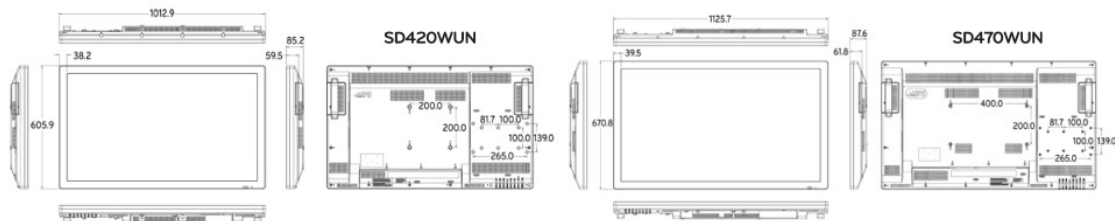

COLUMBUS

SD420WUN / SD470WUN

Features

Panel Size: 42", 47"   Video: HDMI, DVI, RGB
Panel technology: Super- IPS   Audio: Ø3.5 Line out
Resolution: 1920 X 1080(16:9)   Remote: IR, RS232C, HDMI CEC

Specifications

Model	SD420WUN	SD470WUN		
LCD Panel	Active Screen Size	42.02 inches (1067.31mm)	46.96 inches (1192.87mm)	
	Panel Technology	S-IPS	S-IPS	
	Resolution	1920 x 1080 (16:9)	1920 x 1080 (16:9)	
	Refresh Rate	60/50Hz	60/50Hz	
	Contrast Ratio	1300 : 1	1300 : 1	
	Color Depth	1.06 Bil. Colors	1.06 Bil. Colors	
	Response Time (Typ.)	9ms (G to G)	9ms (G to G)	
	Brightness (Max)	500nit	500nit	
	Viewing Angle	178° / 178°	178° / 178°	
	Connectivity	Video	HDMI 1.3(1), DVI(1), RGB(1)	HDMI 1.3(1), DVI(1), RGB(1)
Audio		Ø3.5 Line out	Ø3.5 Line out	
Power		AC in / outlet	AC in / outlet	
Remote Control		IR, RS232C(In / out), IR, HDMI CEC	IR, RS232C(In / out), IR, HDMI CEC	
Mechanical Spec	Speaker/ Stand	None	None	
	Front Bezel Width	38mm	39.5mm	
	Dimension (mm)	1012.89 x 605.9 x 84.50	1125.60 x 670.74 x 87.60	
	Weight (kg)	13.6 (29.98lb)	17.6 (38.93lb)	
	VESA Mount (mm)	200 x 200	400 x 200	
Power Supply	AC 100 -240V, 50/60Hz	AC 100 -240V, 50/60Hz		
Power Consumption	Typ. / Max.	135W / 165W	170W / 225W	
	Standby	< 0.5W	< 0.5W	
Operation	Display Mode	Landscape, Portrait	Landscape, Portrait	
	Operation Temp.	0-40°C	0-40°C	
	Operation Humidity	10-90% Non-Condensing	10-90% Non-Condensing	
Certification	Safety	UL, CUL, CB, TUV	UL, CUL, CB, TUV	
	EMC	FCC, CE, ICES	FCC, CE, ICES	
	Energy Saving	EnergyStar 5.1, ErP_D, CEC	EnergyStar 5.1, ErP_D, CEC	
Accessories	User Manual, Quick Setup Guide, HDMI Cable, Power Cord, Remote Controller, Batteries	User Manual, Quick Setup Guide, HDMI Cable, Power Cord, Remote Controller, Batteries		
Warranty	3 years, 24/7 uses	3 years, 24/7 uses		

Dimension

Connectivity

Contact info